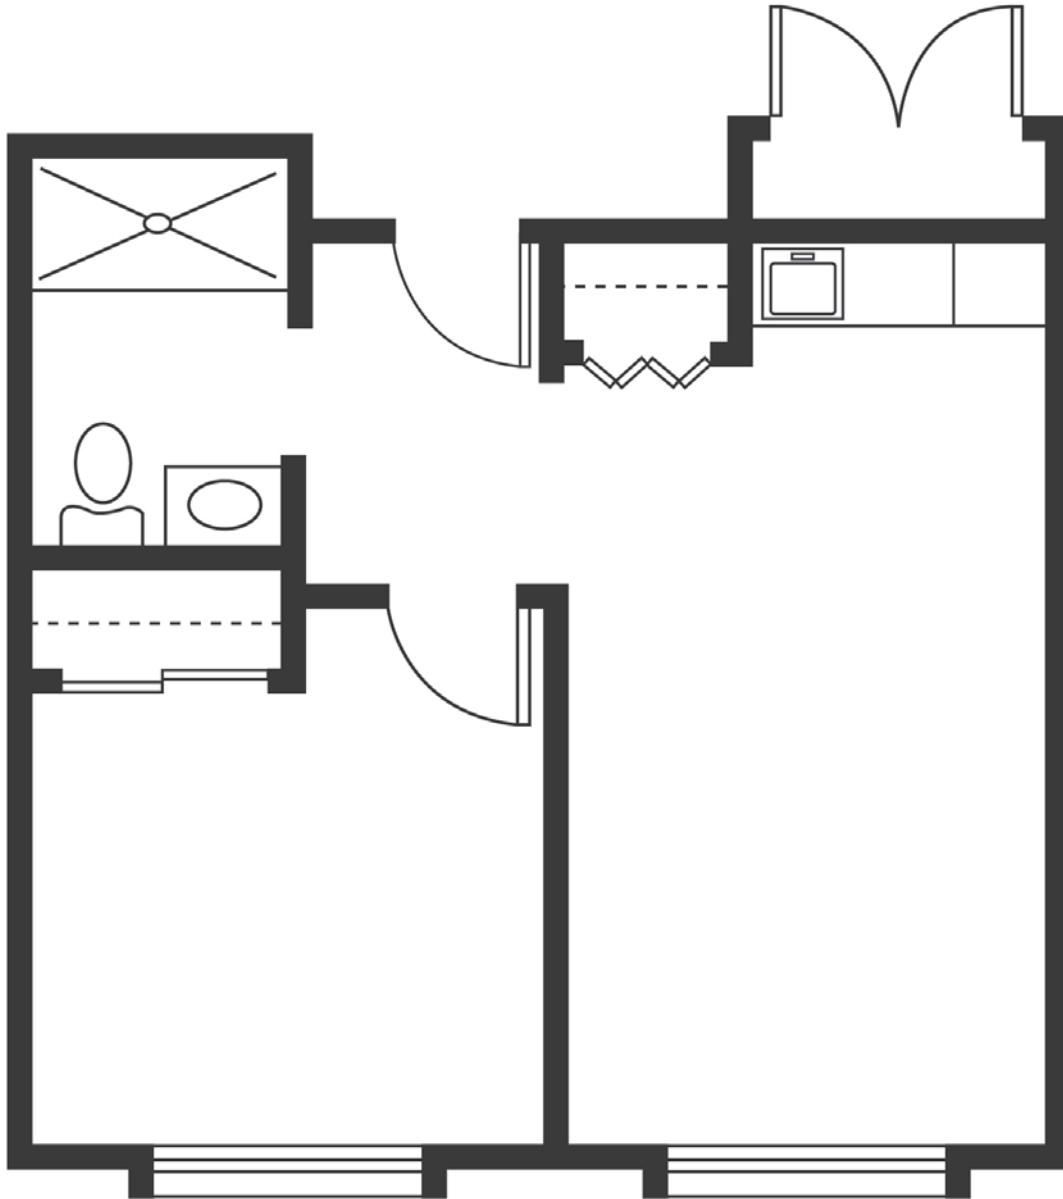

Campbell Place

Senior Living

356 Kent Drive
Bellefontaine, OH 43311
937-592-6089

enlivant.com

One-Bedroom

One Bedroom / One Bath
378 Square Feet (approximately)