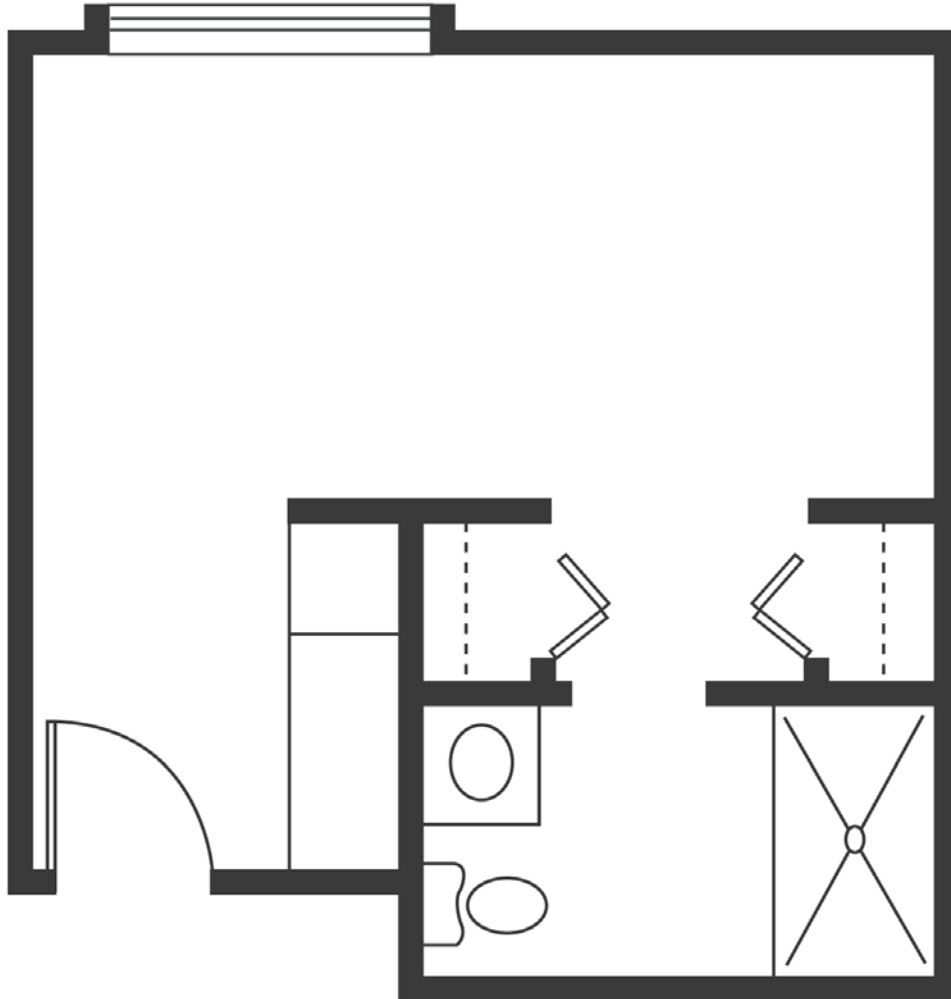

* *Reasonable accommodations considered upon request*

Campbell Place

Senior Living

356 Kent Drive
Bellefontaine, OH 43311
937-592-6089

enlivant.com

Studio

One Bath

215 Square Feet (approximately)

Campbell Place

Senior Living

356 Kent Drive
Bellefontaine, OH 43311
937-592-6089

enlivant.com

Deluxe Studio

One Bath

333 Square Feet (approximately)

Campbell Place