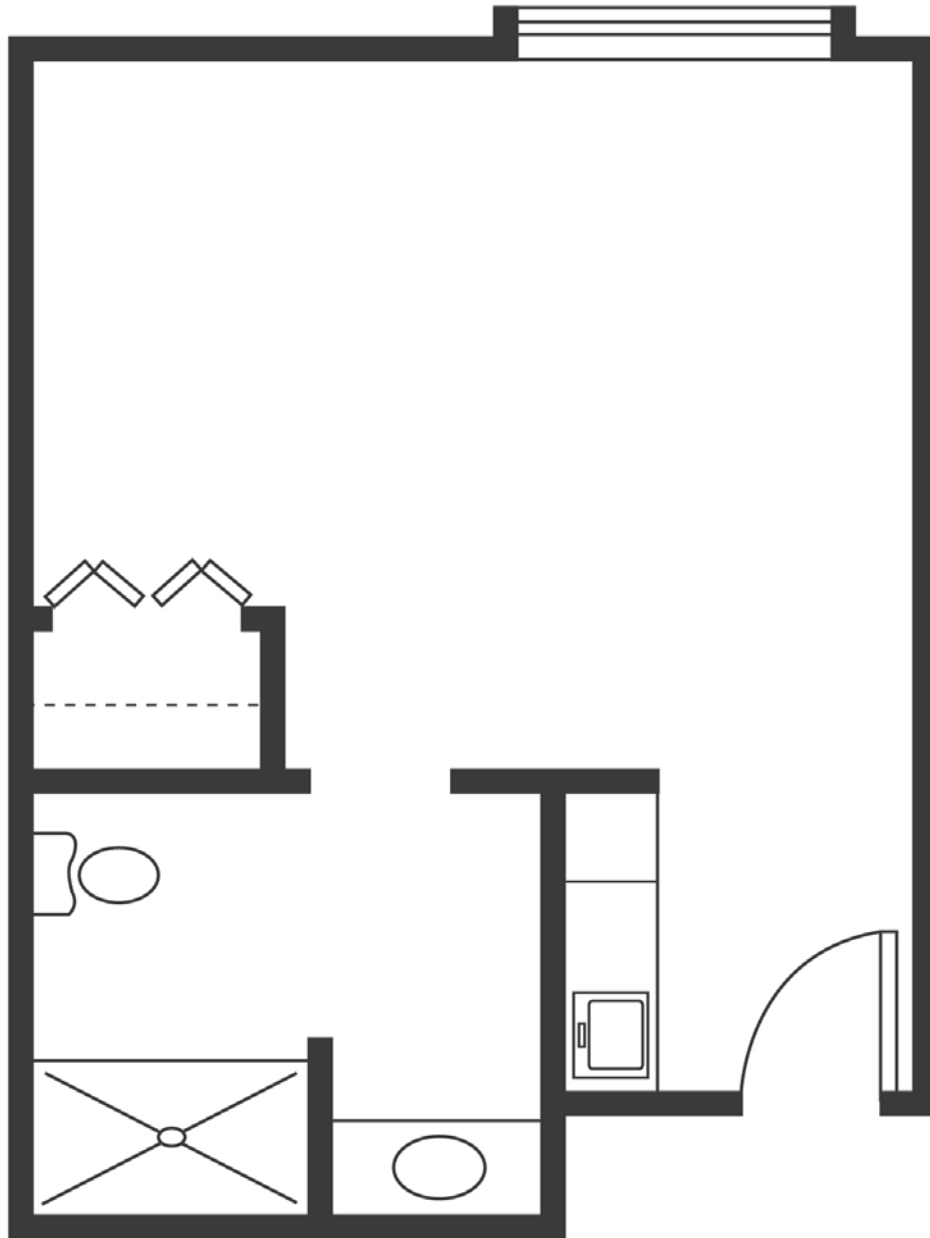

* *Reasonable accommodations considered upon request*

Campbell Place

Senior Living

356 Kent Drive
Bellefontaine, OH 43311
937-592-6089

enlivant.com

Studio

One Bath

215 Square Feet (approximately)

Campbell Place

Senior Living

356 Kent Drive
Bellefontaine, OH 43311
937-592-6089

enlivant.com

Deluxe Studio

One Bath

333 Square Feet (approximately)

Campbell Place