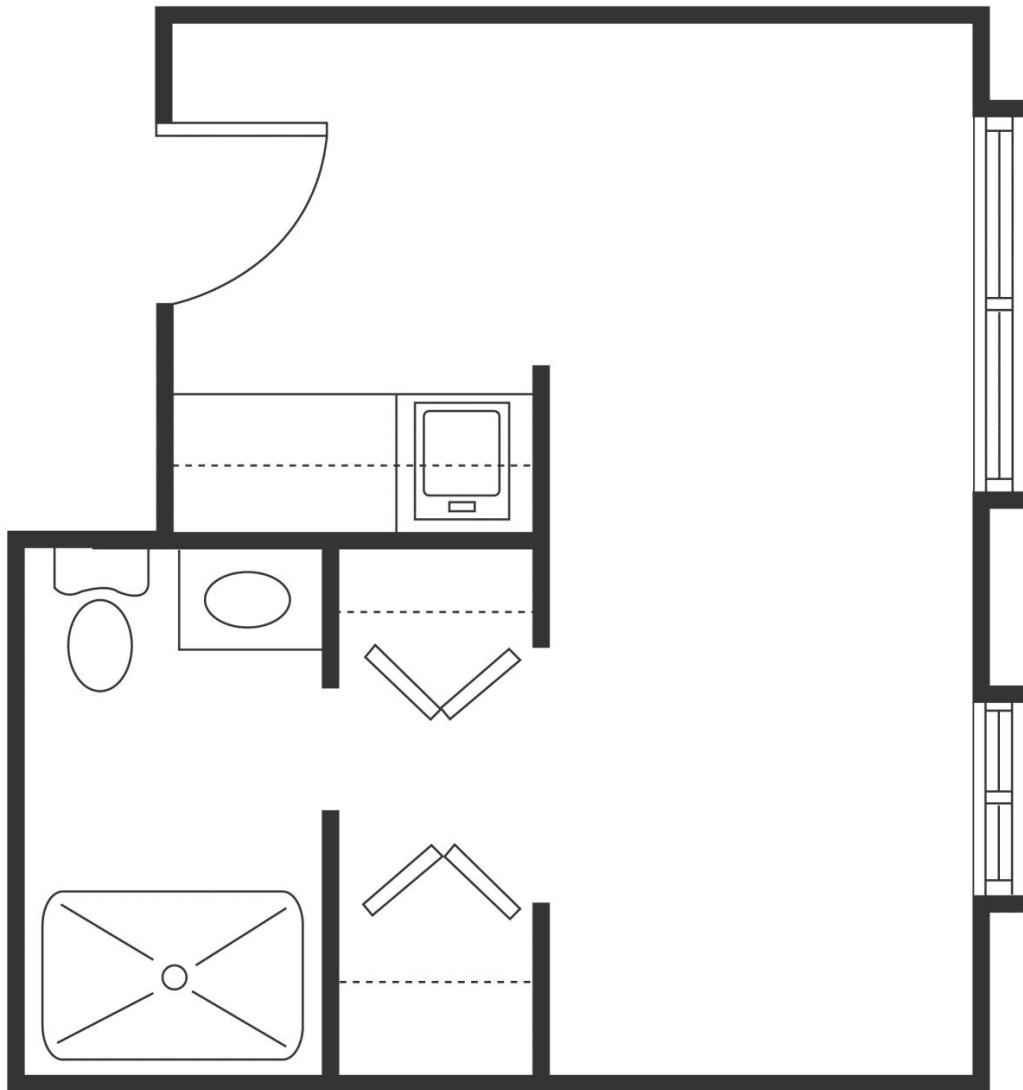

* *Reasonable accommodations considered upon request*

Portland Place

Senior Living

3808 Venice Road
Sandusky, OH 44870
419-624-1090

enlivant.com

Studio

One Bath

157 Square Feet (approximately)

Portland Place

Senior Living

3808 Venice Road
Sandusky, OH 44870
419-624-1090

enlivant.com

Studio Deluxe

One Bath

260 Square Feet (approximately)

Portland Place