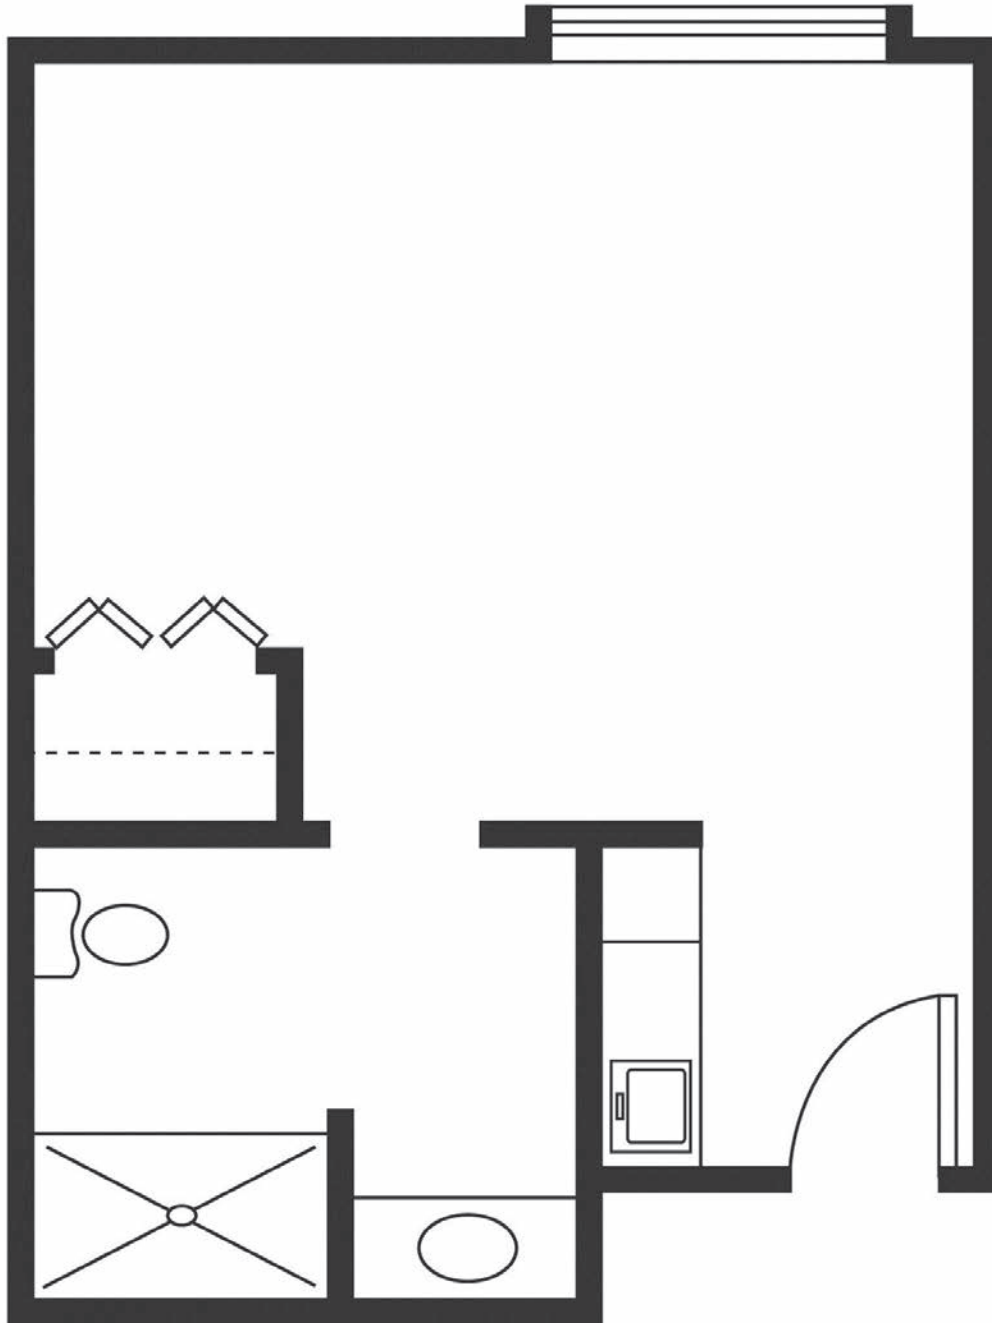

* *Reasonable accommodations considered upon request*

Portland Place

Senior Living

3808 Venice Road
Sandusky, OH 44870
419-624-1090

enlivant.com

Studio

One Bath

157 Square Feet (approximately)

Portland Place

Senior Living

3808 Venice Road
Sandusky, OH 44870
419-624-1090

enlivant.com

Studio Deluxe

One Bath

260 Square Feet (approximately)

Portland Place