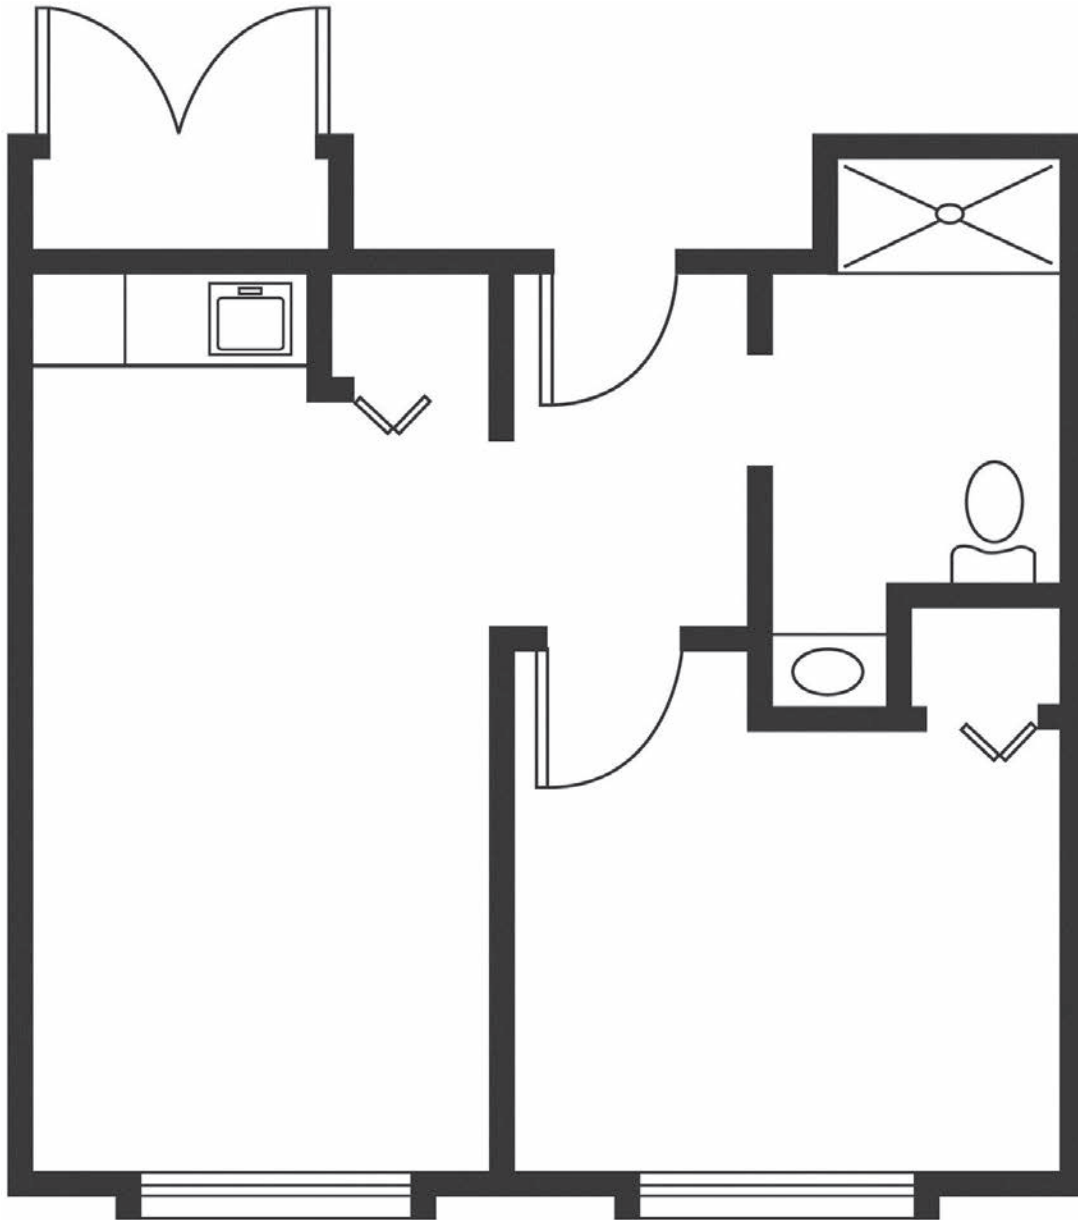

Portland Place

Senior Living

3808 Venice Road
Sandusky, OH 44870
419-624-1090

enlivant.com

Studio Deluxe

One Bath

260 Square Feet (approximately)

Portland Place

Senior Living

3808 Venice Road
Sandusky, OH 44870
419-624-1090

enlivant.com

One Bedroom

One Bath

315 Square Feet (approximately)