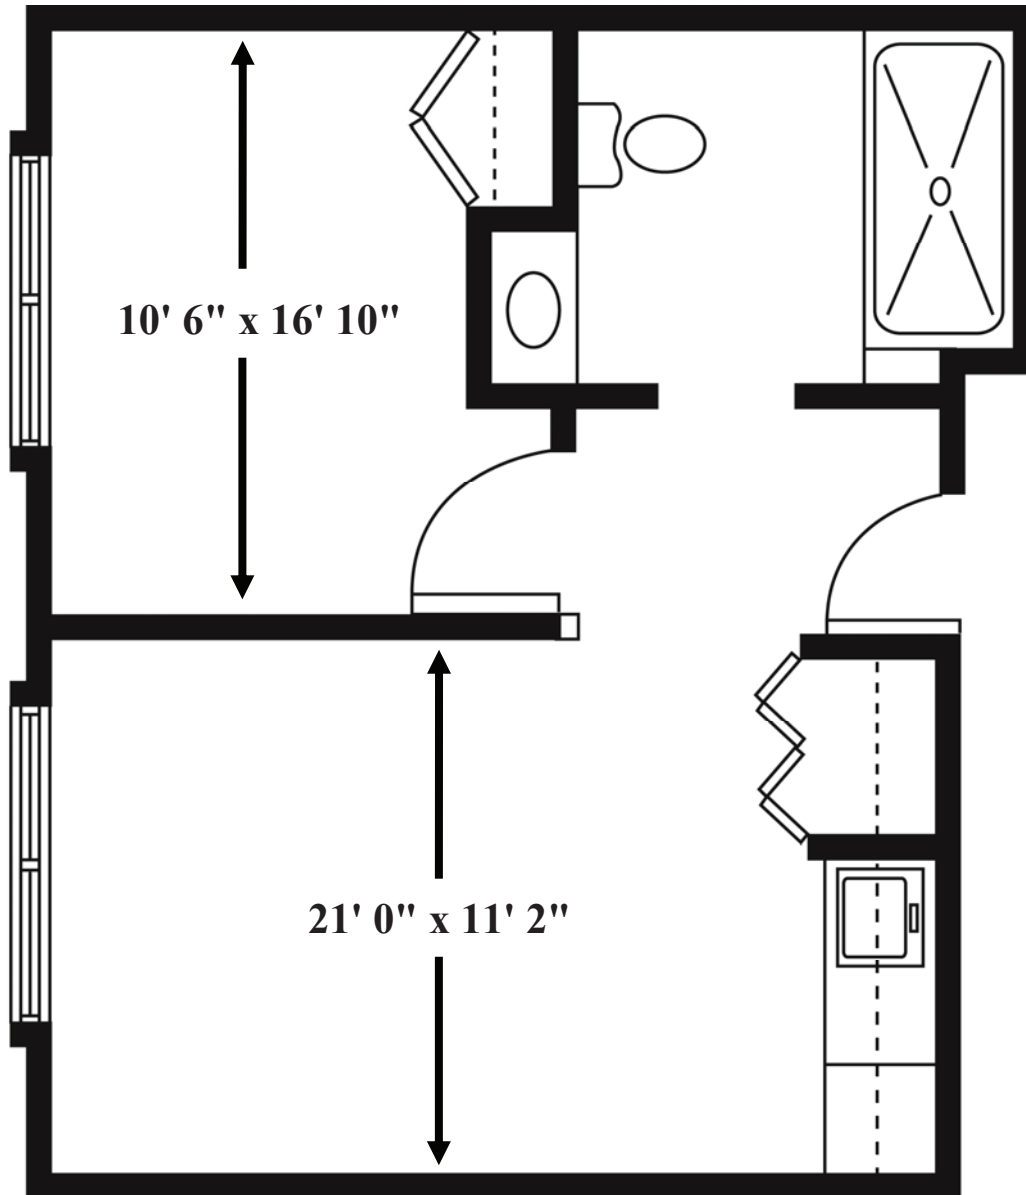

* *Reasonable accommodations considered upon request*

DeWolfe Place

Senior Living

1140 Wilson Avenue
Marion, OH 43302
740-387-9817

enlivant.com

8' 10" x 16' 9.5"

Studio

One Bath

179 Square Feet (approximately)

DeWolfe Place

Senior Living

1140 Wilson Avenue
Marion, OH 43302
740-387-9817

enlivant.com

Studio Deluxe

One Bath

257 Square Feet (approximately)

DeWolfe Place

Senior Living

1140 Wilson Avenue
Marion, OH 43302
740-387-9817

enlivant.com

One Bedroom

One Bedroom / One Bath
362 Square Feet (approximately)