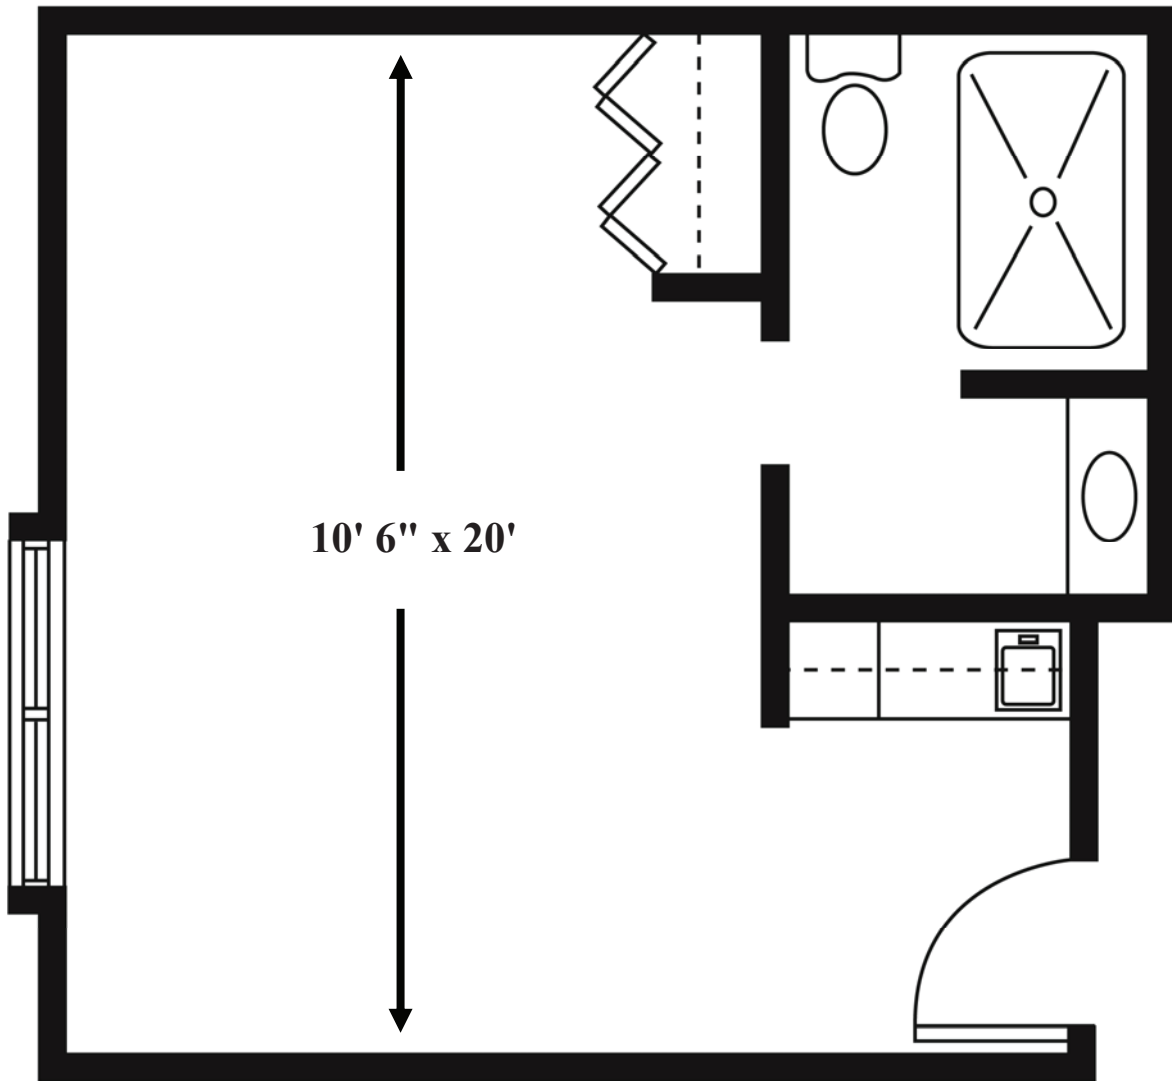

* *Reasonable accommodations considered upon request*

DeWolfe Place

Senior Living

1140 Wilson Avenue
Marion, OH 43302
740-387-9817

enlivant.com

8' 10" x 16' 9.5"

Studio

One Bath

179 Square Feet (approximately)

DeWolfe Place

Senior Living

1140 Wilson Avenue
Marion, OH 43302
740-387-9817

enlivant.com

Studio Deluxe

One Bath

257 Square Feet (approximately)

DeWolfe Place

Senior Living

1140 Wilson Avenue
Marion, OH 43302
740-387-9817

enlivant.com

One Bedroom

One Bedroom / One Bath
362 Square Feet (approximately)