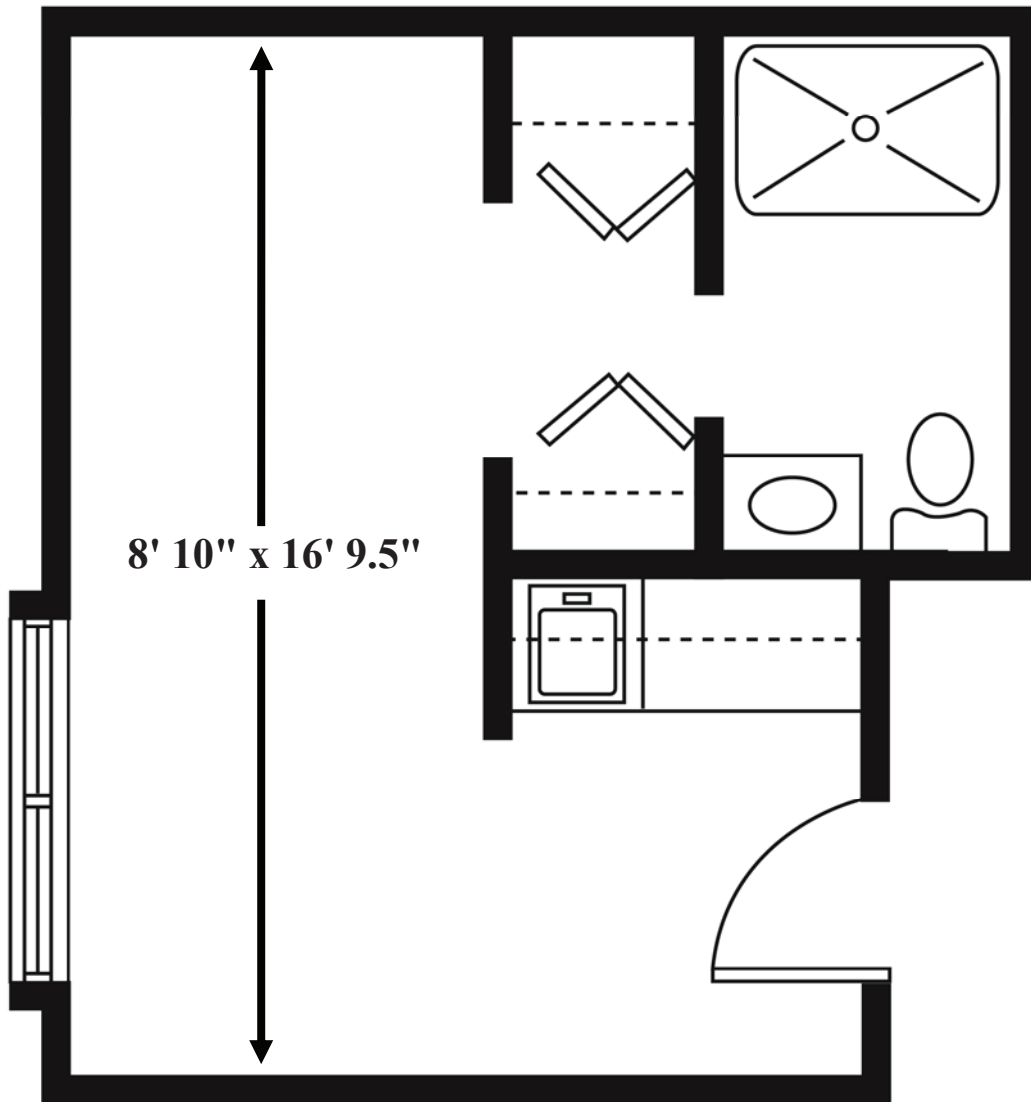

* *Reasonable accommodations considered upon request*

DeWolfe Place

Senior Living

1140 Wilson Avenue
Marion, OH 43302
740-387-9817

enlivant.com

8' 10" x 16' 9.5"

Studio

One Bath

179 Square Feet (approximately)

DeWolfe Place

Senior Living

1140 Wilson Avenue
Marion, OH 43302
740-387-9817

enlivant.com

Studio Deluxe

One Bath

257 Square Feet (approximately)