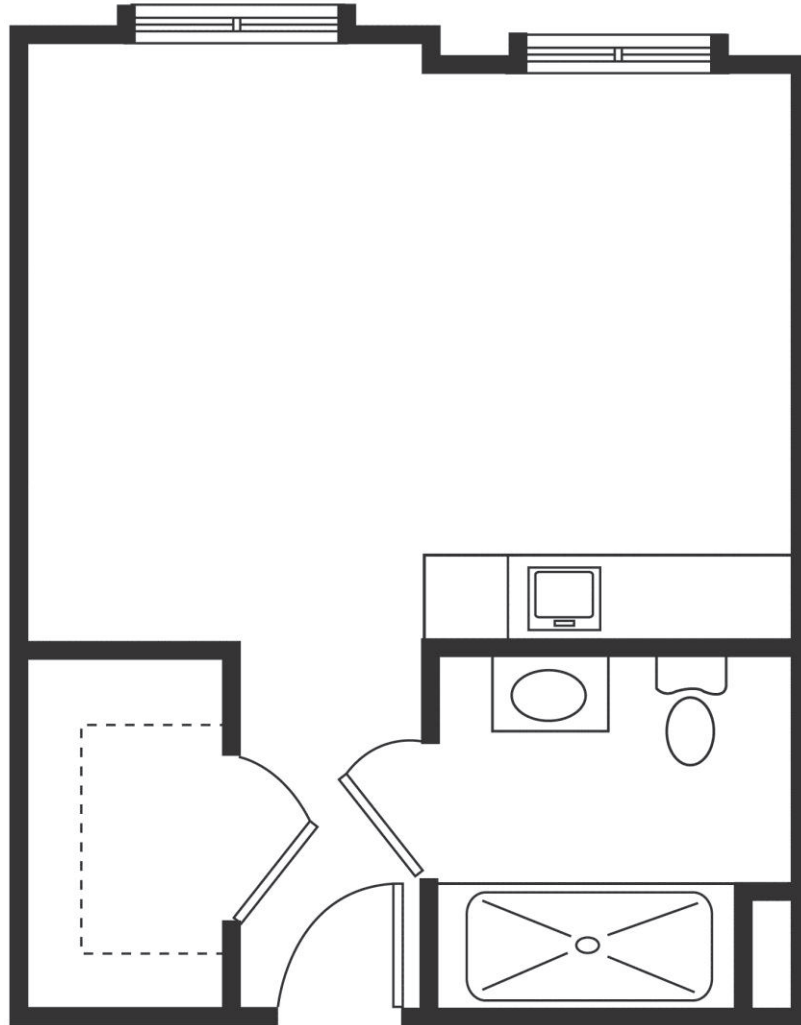

## Studio

One Bath

229.5 Square Feet (approximately)