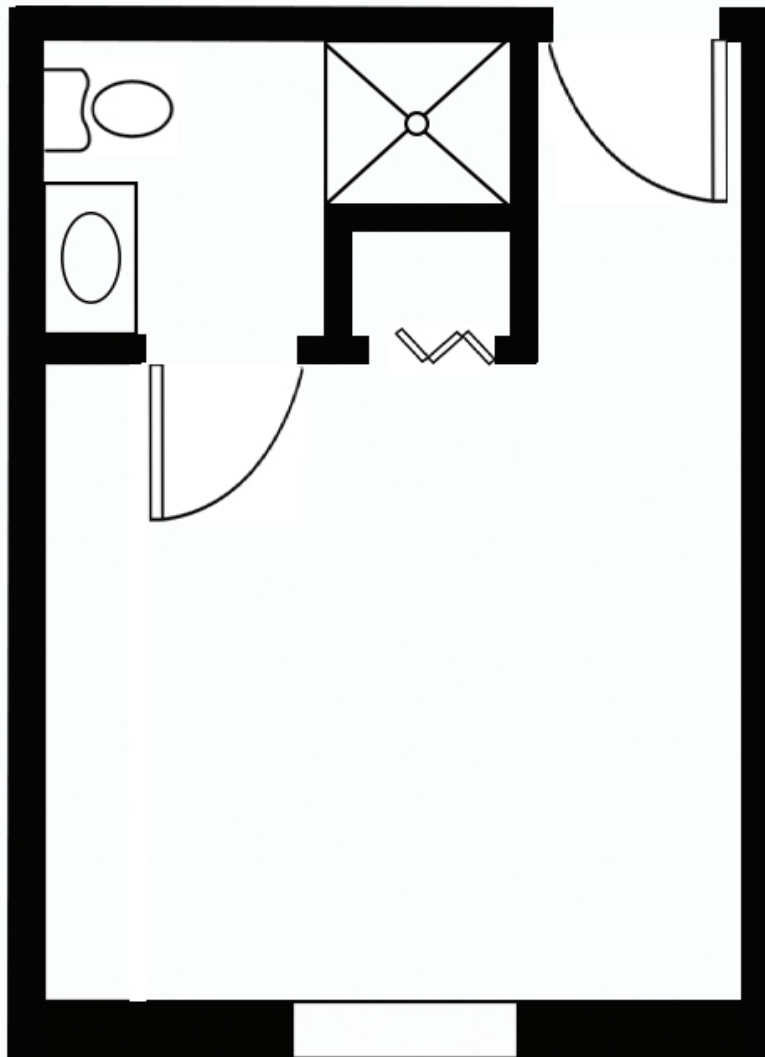

## Studio

One Bath

250 Square Feet (approximately)

  
**Rolling Meadows Place**  
Senior Living

5 Rolling Meadows Drive [enlivant.com](http://enlivant.com)  
Scott Depot, WV 25560  
304-757-3104

**Studio Deluxe**