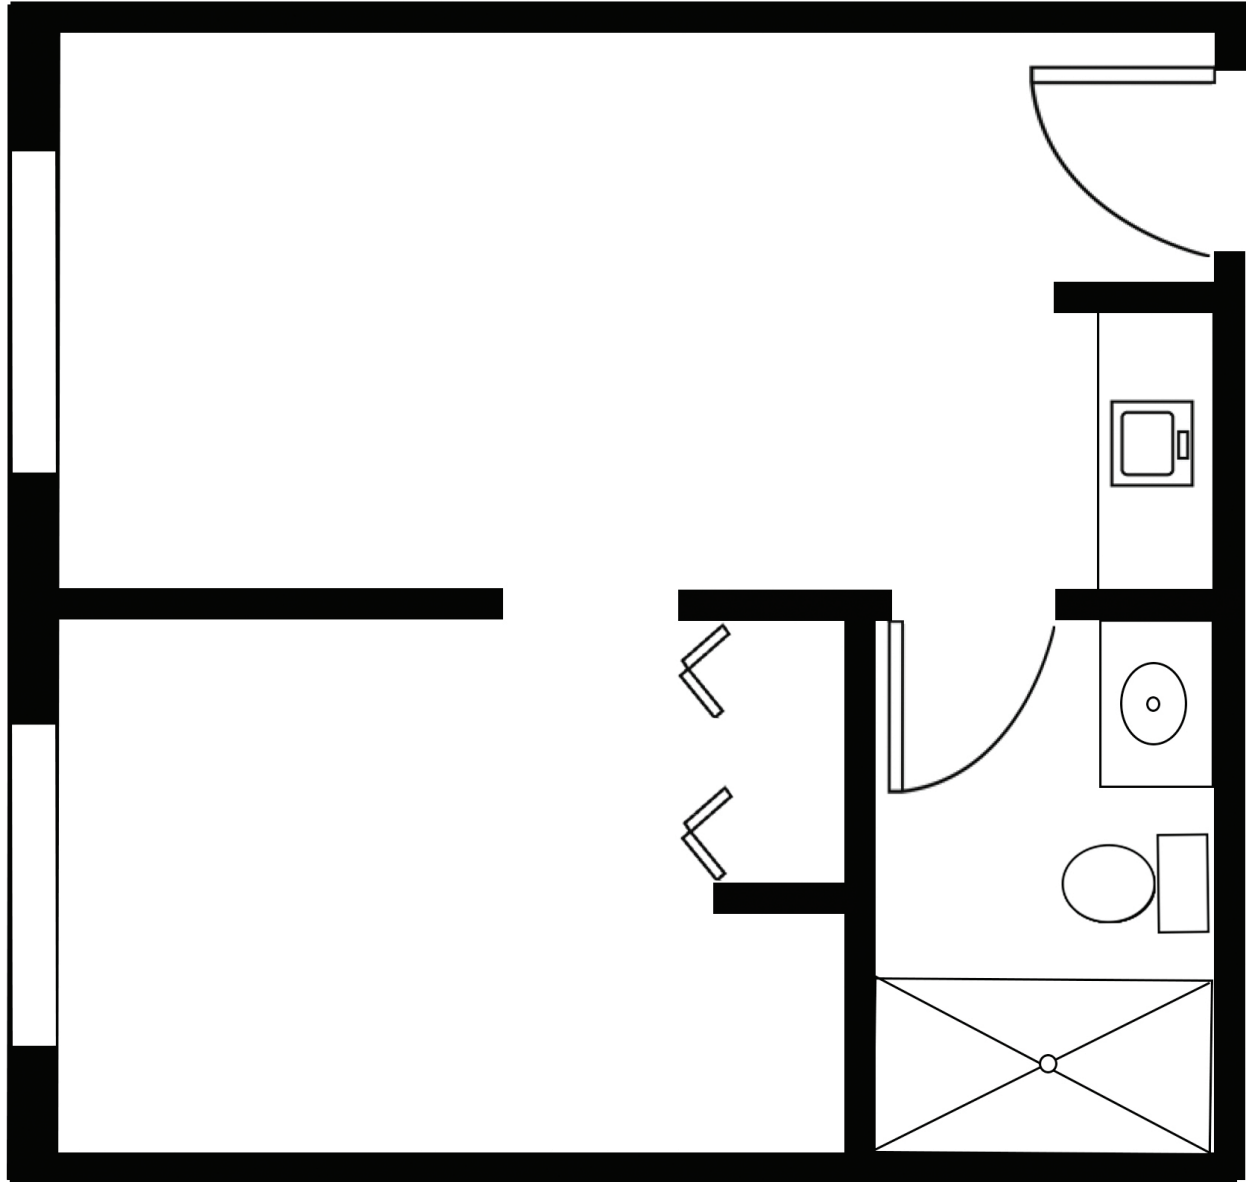

Rolling Meadows Place

Senior Living

5 Rolling Meadows Drive
Scott Depot, WV 25560
304-757-3104

enlivant.com

One Bedroom

One Bedroom / One Bath
337 Square Feet (approximately)