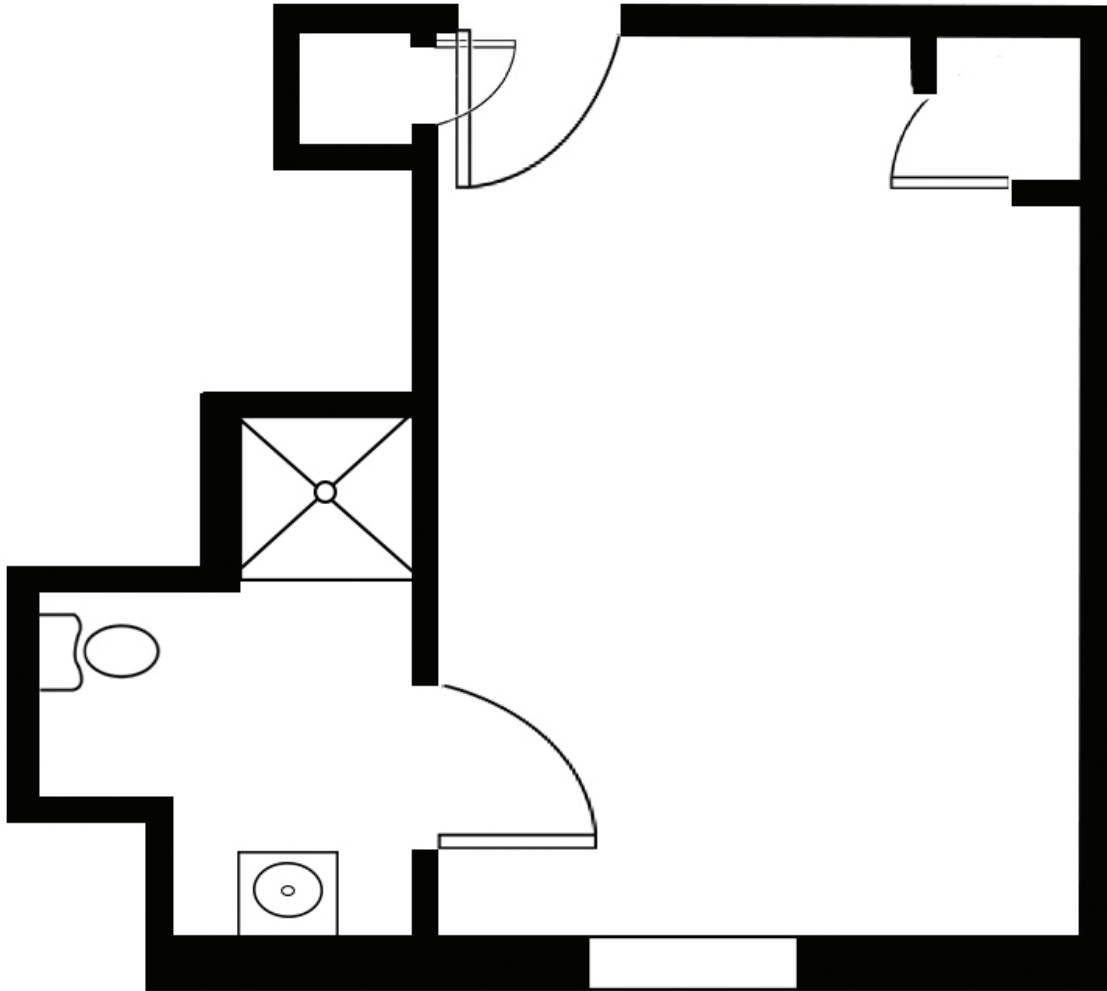

## Studio

One Bath

250 Square Feet (approximately)

  
**Rolling Meadows Place**  
Senior Living

5 Rolling Meadows Drive [enlivant.com](http://enlivant.com)  
Scott Depot, WV 25560  
304-757-3104

**Studio Deluxe**

One Bath  
260 Square Feet (approximately)