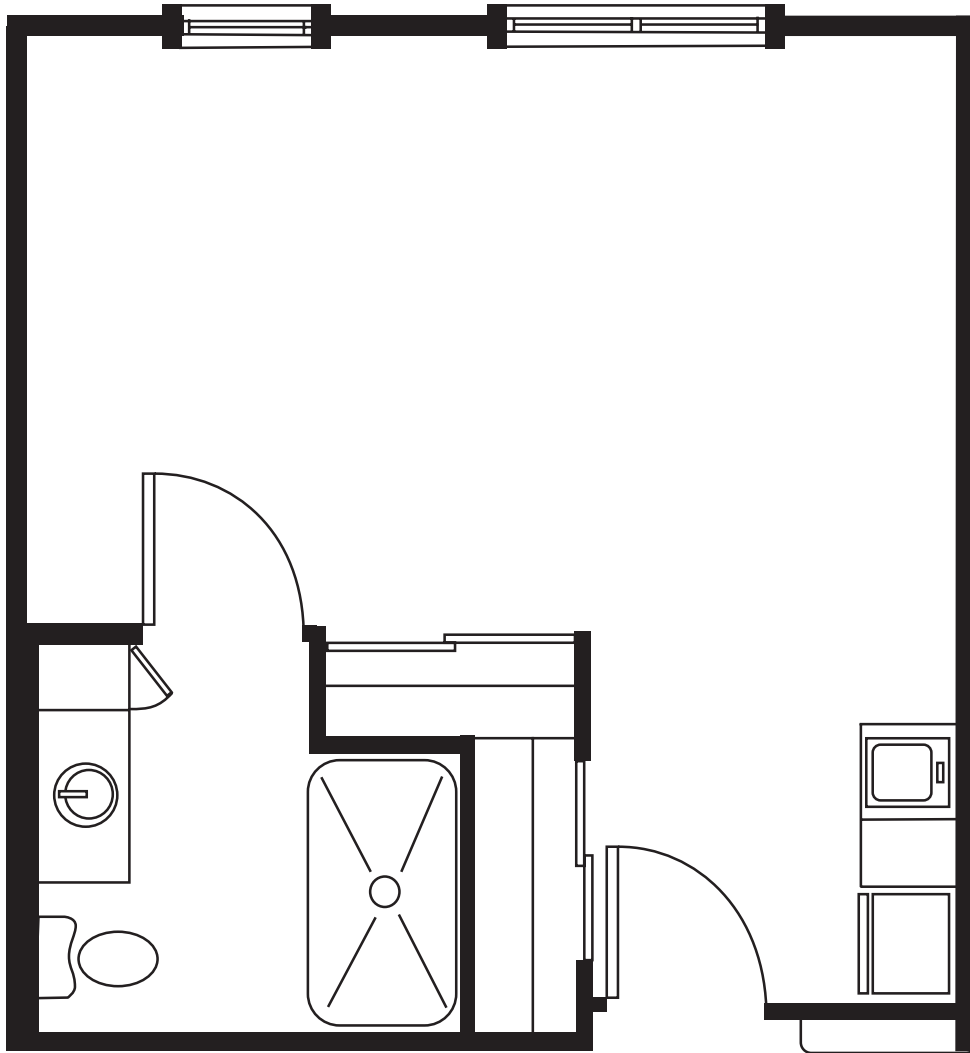

Woodbourne Place

Senior Living

2619 Trenton Road
Levittown, PA 19056
215-943-6611

enlivant.com

Studio Premium

One Bath

349 Square Feet (approximately)