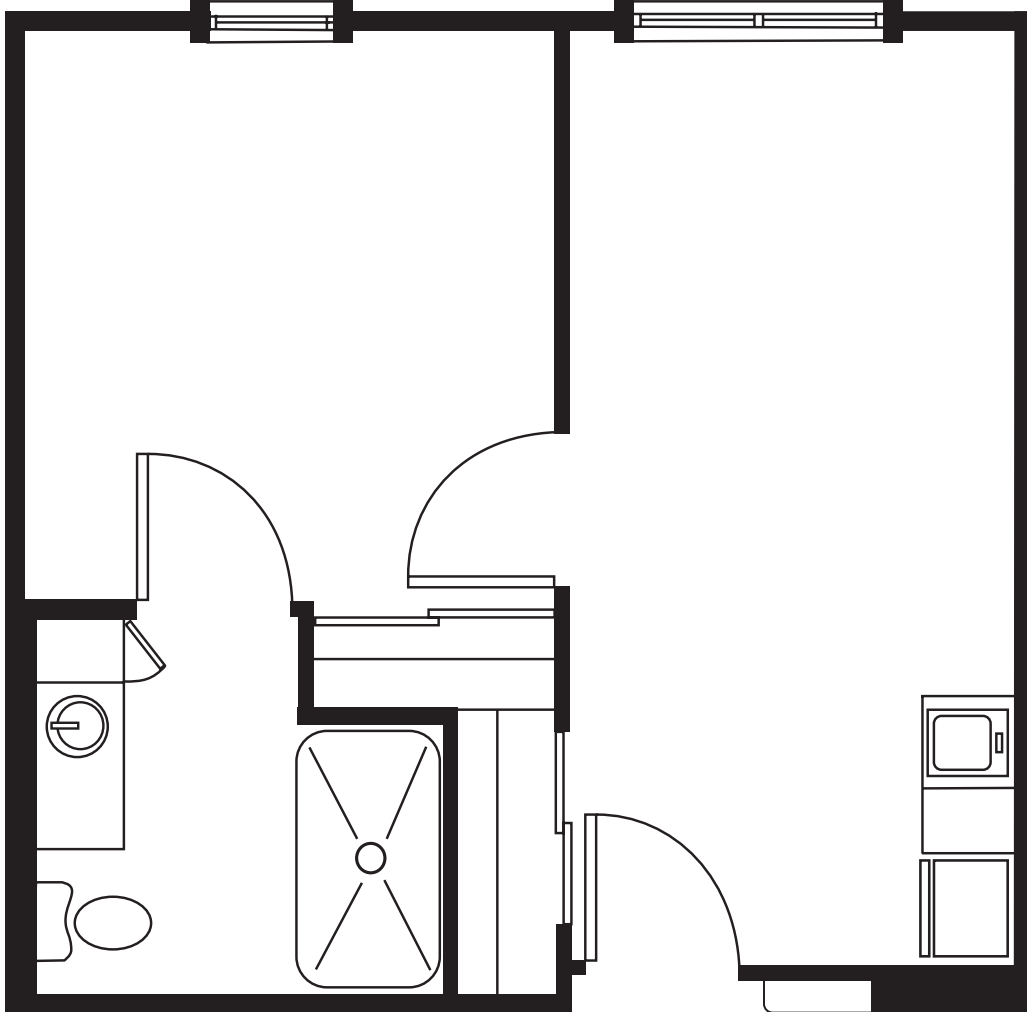

## One Bedroom

One bedroom / One Bath  
399 Square Feet (approximately)

## Studio

One Bath

342 Square Feet (approximately)

## Studio Premium

One Bath

349 Square Feet (approximately)